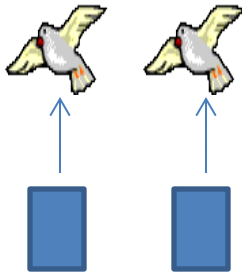

10 Rifle

10 Pistol

4+ Shotgun

Stage 2 – Red Light Saloon

Guns: Rifle loaded ten rounds staged safely. Shotgun open and empty staged safely. Pistols loaded five rounds each holstered.

Start: Outside the left window with shotgun in hand.

Shooting: All three positions must be used.

- With shotgun, from outside the left window, engage two knockdown targets and two birds. A miss on the bird is not a miss but a hit is a five second bonus.
- With Rifle from the center window, engage five targets with a 2-2-1 sweep from either end then repeat from the other end.
- With pistols from the right window, engage five targets as per the rifle instructions.